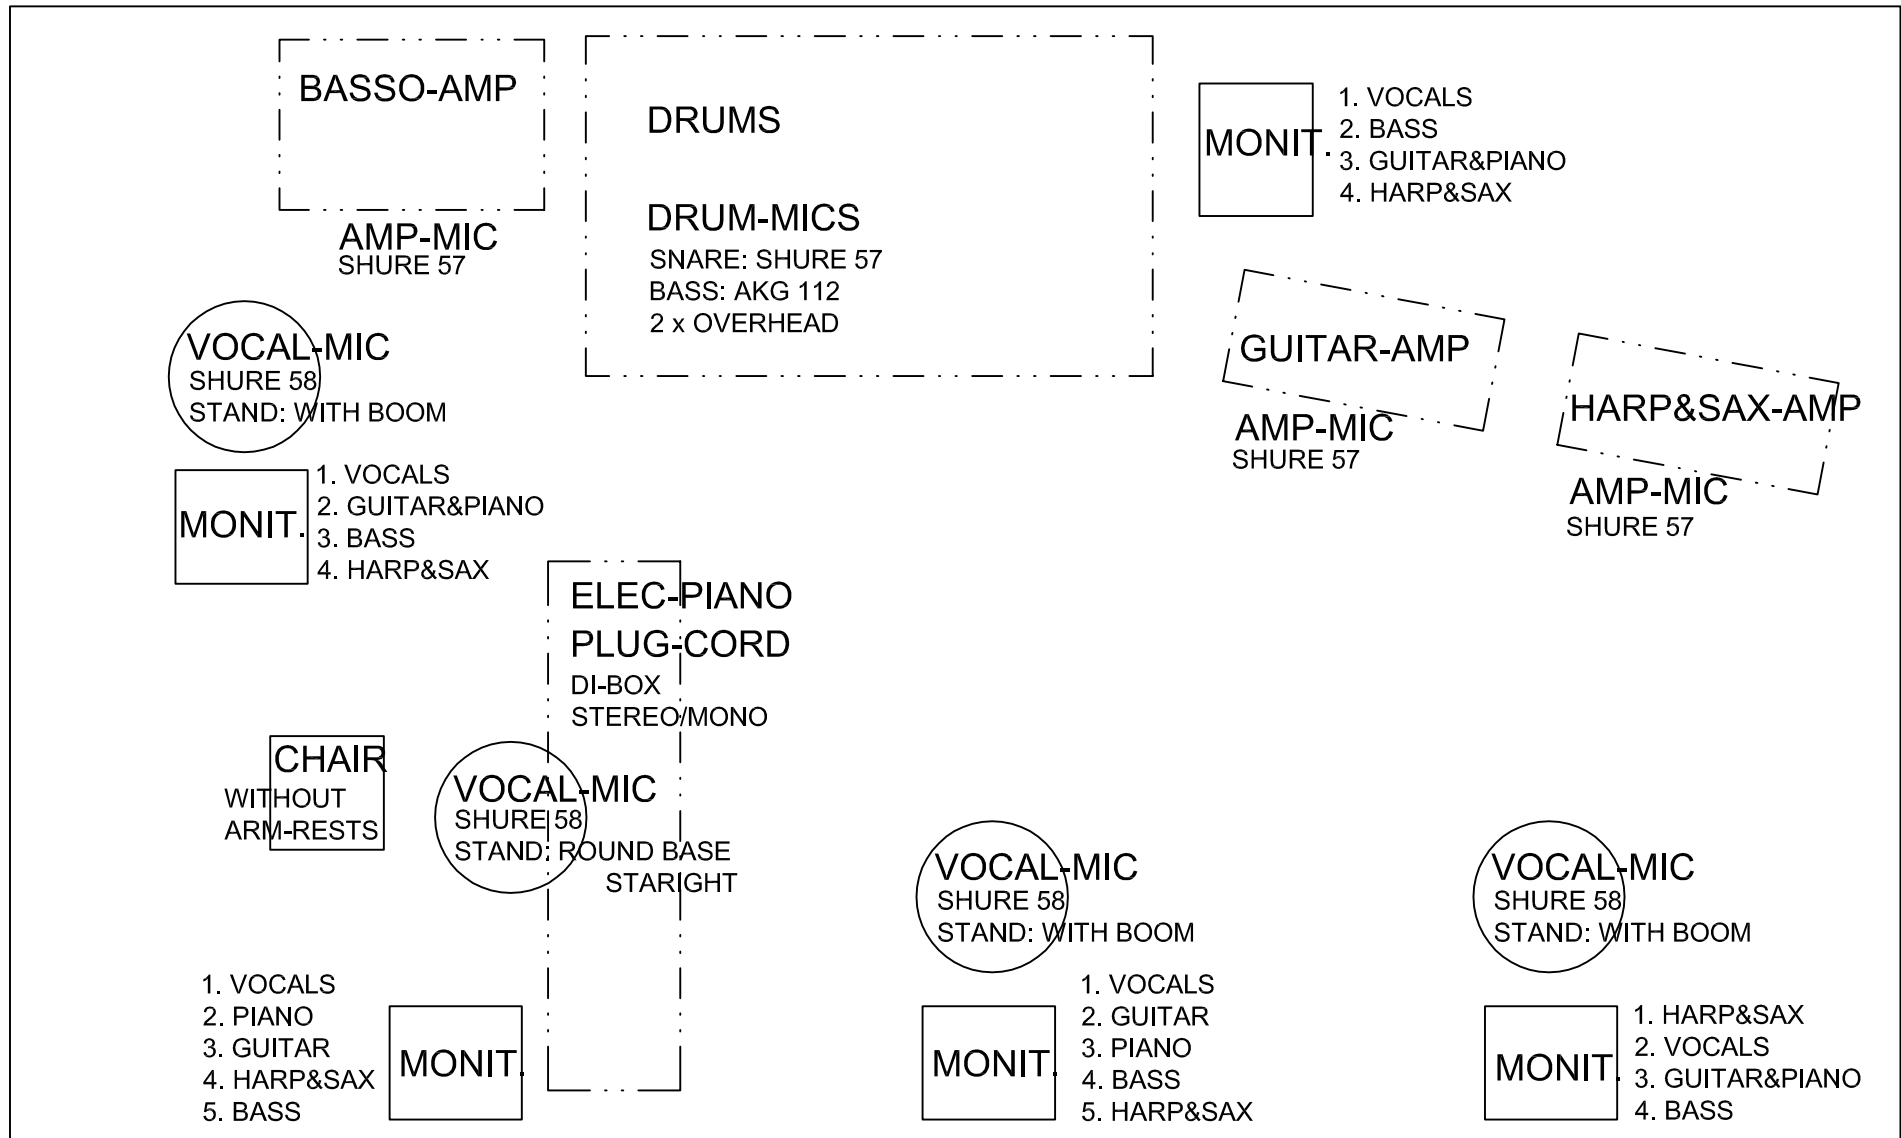

# BOOGIE HEALERS feat. MR BREATHLESS - STAGE MAP

MONITOR IDEA:

1. LOUD
2. ...
3. ...
4. ...
5. QUIET

USUALLY  
BAND'S OWN  
EQUIPMENT