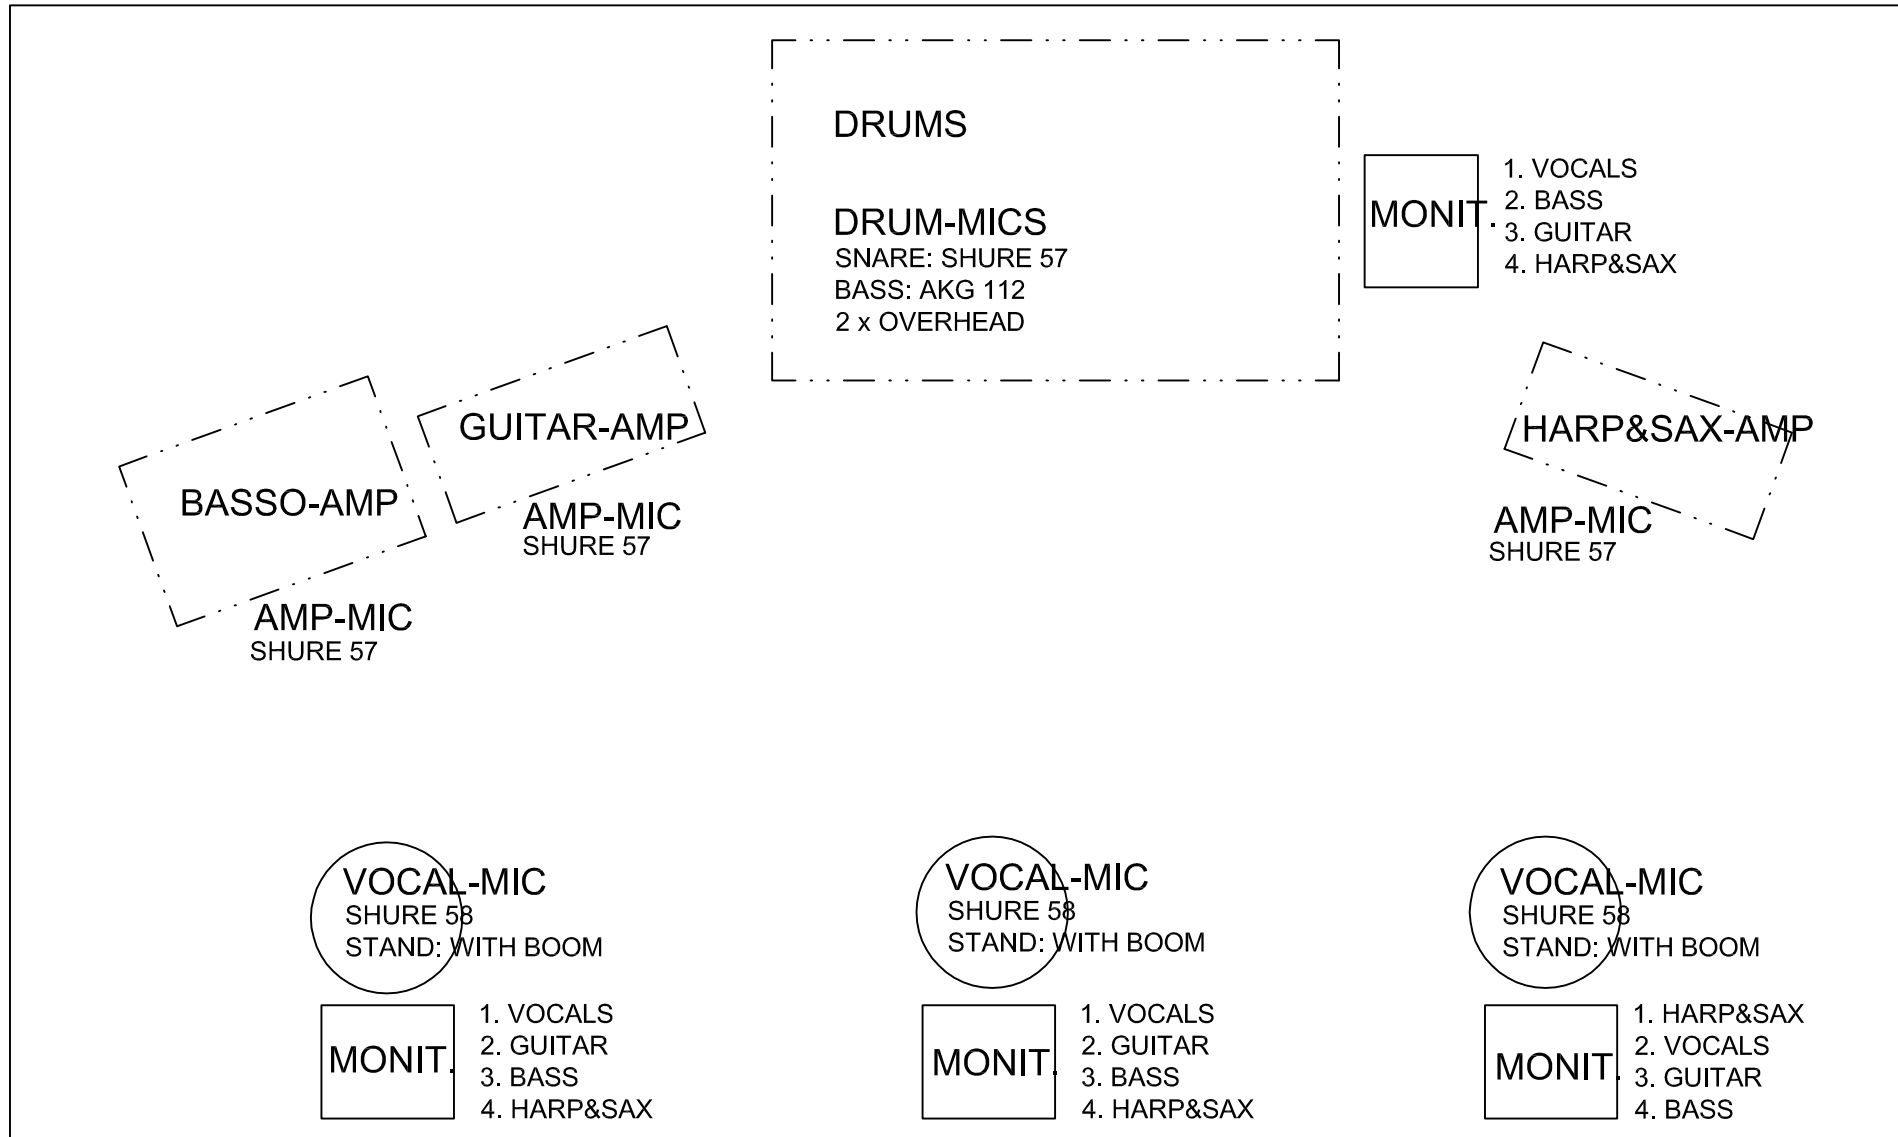

# BOOGIE HEALERS - STAGE MAP

MONITOR IDEA:

1. LOUD
2. ..
3. ..
4. QUIET

USUALLY  
BAND'S OWN  
EQUIPMENT